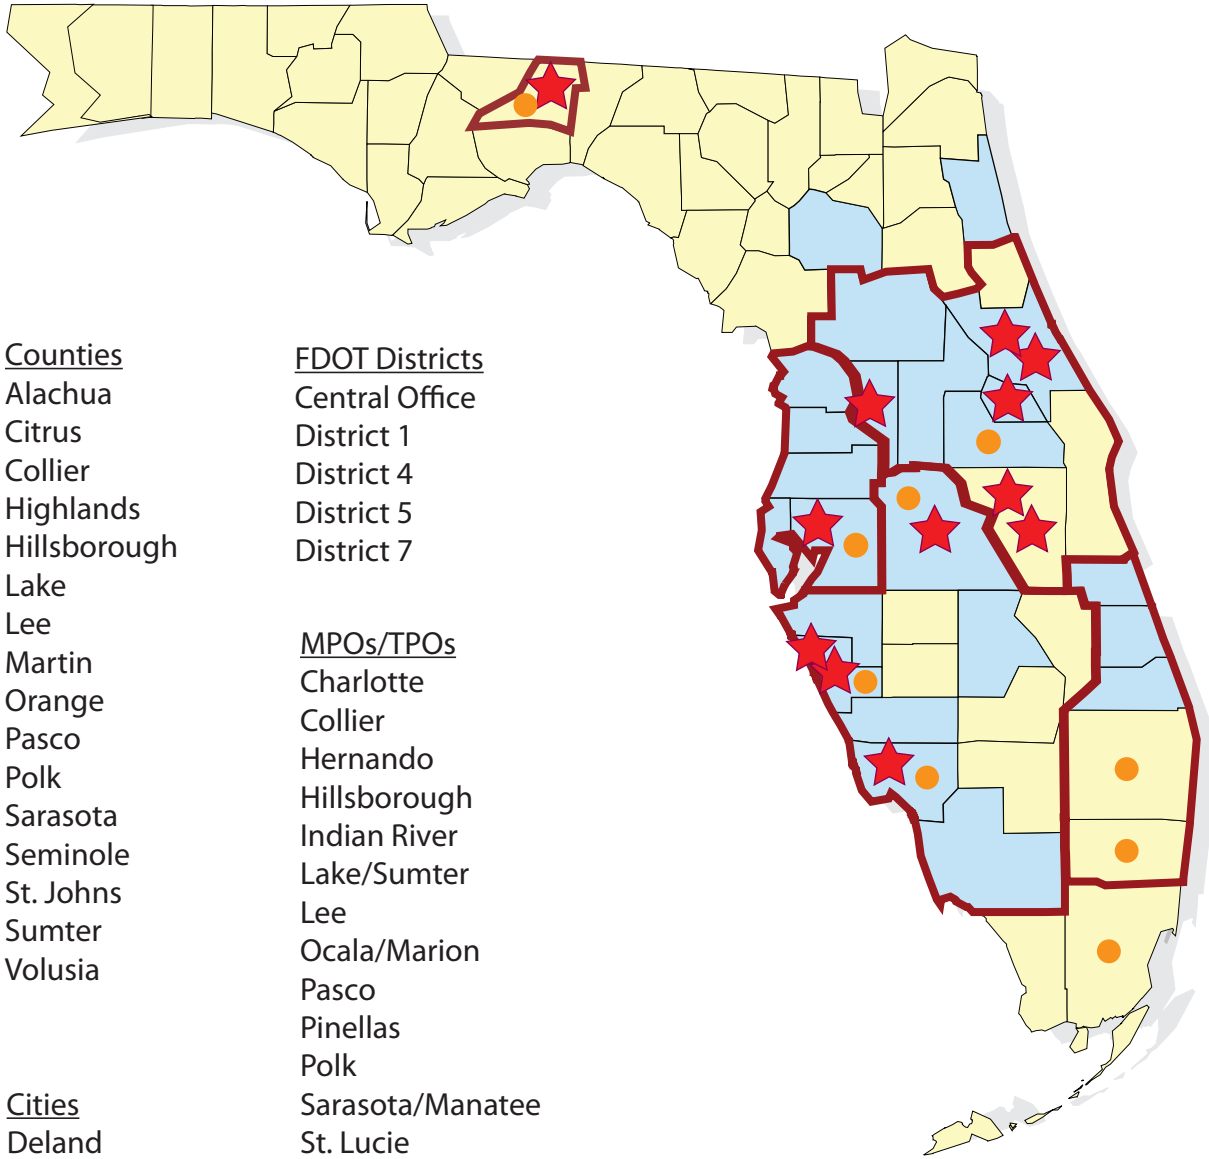

TOA General Planning/Engineering Consultant Experience

Counties

- Alachua
- Citrus
- Collier
- Highlands
- Hillsborough
- Lake
- Lee
- Martin
- Orange
- Pasco
- Polk
- Sarasota
- Seminole
- St. Johns
- Sumter
- Volusia

FDOT Districts

- Central Office
- District 1
- District 4
- District 5
- District 7

MPOs/TPOs

- Charlotte
- Collier
- Hernando
- Hillsborough
- Indian River
- Lake/Sumter
- Lee
- Ocala/Marion
- Pasco
- Pinellas
- Polk
- Sarasota/Manatee
- St. Lucie

Cities

- Deland
- Edgewater
- Ft. Myers
- Kissimmee
- Lakeland
- North Port
- Oviedo
- Sarasota
- Tampa
- St. Cloud
- Wildwood

Agencies

- HART
- LAMTD
- LeeTran
- LYNX
- PSTA
- SCAT
- SFRTA
- StarMetro

- ★ City Experience
- MPO and County Experience
- FDOT District Experience
- Agency Experience